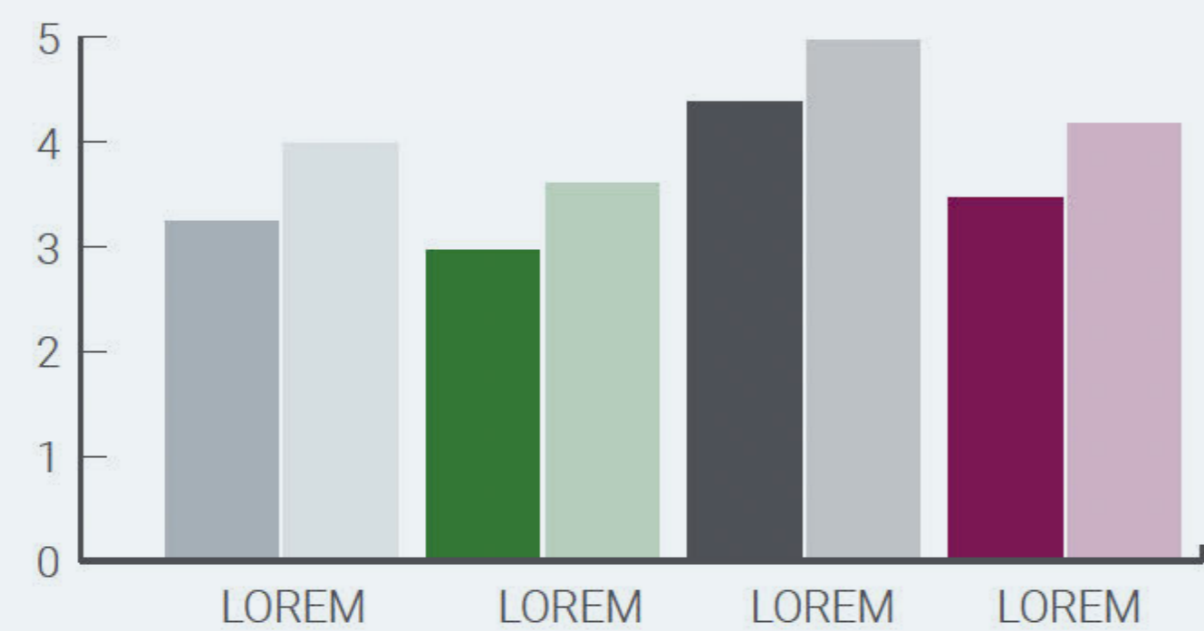

Nortal Partner Logo

Have the courage to digitalize critical government services

>Lorem ipsum dolor sit amet, consectetur adipiscing elit, sed diam nonummy nibh euismod tincidunt ut laoreet dolore magna aliquam erat volutpat. Ut vel elit sad congue, nois egestas eros lorem ultricies nisi amet nisi temporibus et ut in consequat.

>Lorem ipsum dolor sit amet, consectetur adipiscing elit, sed diam nonummy nibh euismod tincidunt ut laoreet dolore magna aliquam erat volutpat. Ut vel elit sad congue, nois egestas eros lorem ultricies nisi amet nisi temporibus et ut in consequat.

>Lorem ipsum dolor sit amet, consectetur adipiscing elit, sed diam nonummy nibh euismod tincidunt ut laoreet dolore magna aliquam erat volutpat. Ut vel elit sad congue, nois egestas eros lorem ultricies nisi amet nisi temporibus et ut in consequat.

Nortal Partner Logo

THE FUTURE DELIVERED. SEAMLESSLY.