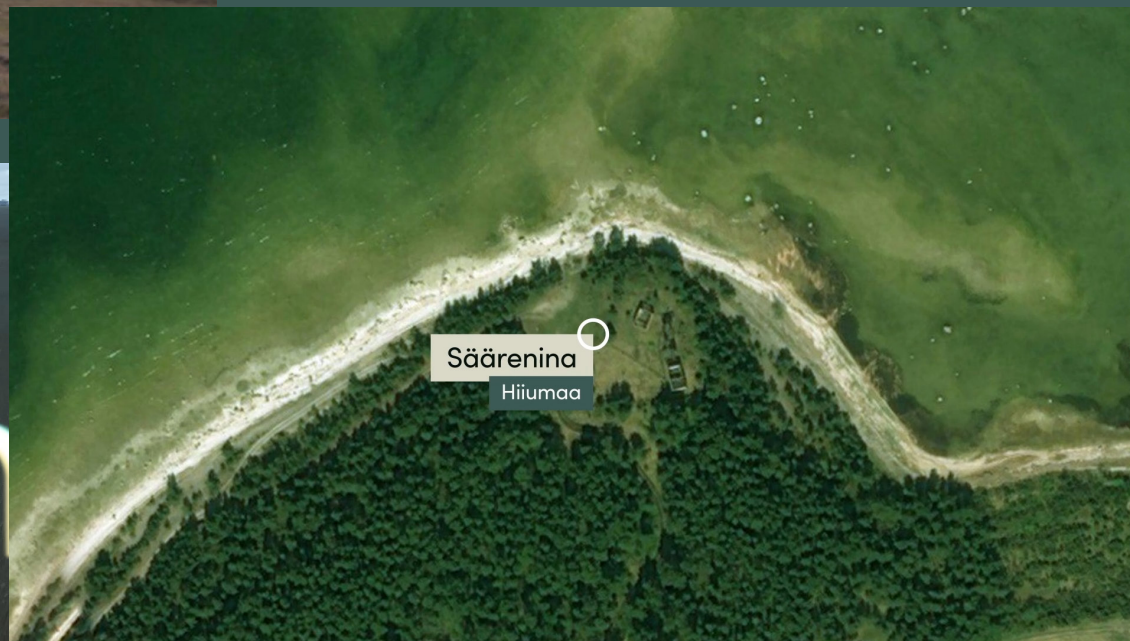

The design package handed over to the client included not only the opening sequence but all other necessary assets...

... like several name title animation templates, editable map template with custom text fields and customizable transition sequence. Additional still images are on the next pages.