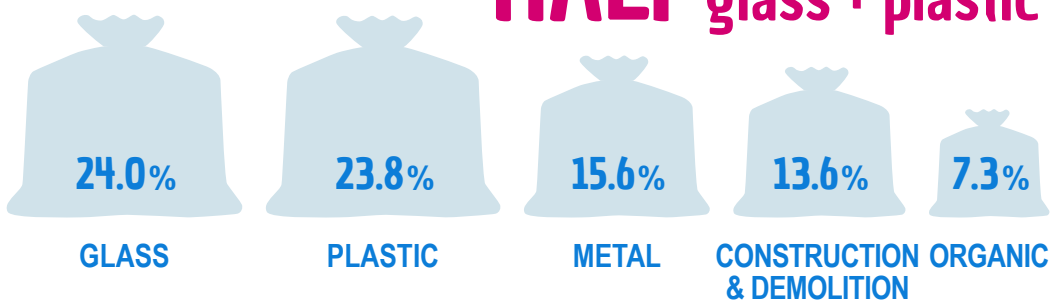

Waste Summary

157
countries

17.8
million people

at least **88 500** tonnes
of waste was collected

... which equals
8.8 Eiffel towers

ALMOST **HALF** OF THE WEIGHT WAS
glass + plastic

OF THE COLLECTED WASTE, AN ESTIMATED